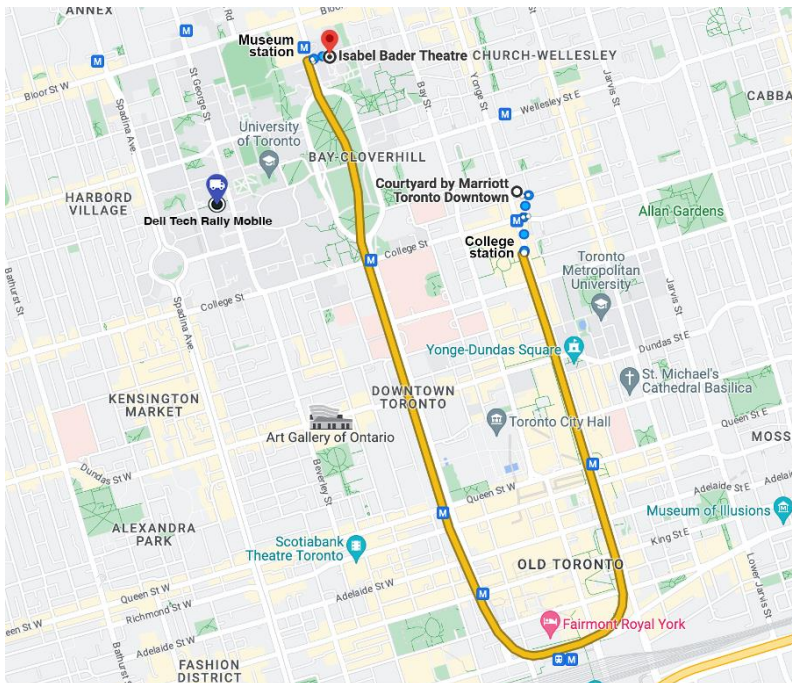

## Courtyard by Marriott Downtown Toronto directions

Welcome to CANHEIT 2023 at the University of Toronto. If you are staying at the Courtyard by Marriott Downtown Toronto, refer to these directions to navigate around campus during the conference.

### Courtyard by Marriott Downtown Toronto to the Isabel Bader Theatre

#### To get from the Courtyard by Marriott Downtown Toronto (475 Yonge Street) to the Isabel Bader Theatre (93 Charles Street West):

1. Exit the Courtyard by Marriott Downtown Toronto and turn right, heading west toward Yonge Street, then continue walking south for approximately 290 meters until you reach College Station.
2. Take the TTC subway southbound towards the Vaughan Metropolitan Centre Station and exit at Museum Station.
3. Exit to Charles Street using the east exit.
4. Walk along Charles Street West for approximately 120 meters. The Isabel Bader Theatre will be located on your right.

### To get from the Courtyard by Marriott Downtown Toronto (475 Yonge Street) to the Isabel Bader Theatre (93 Charles Street West):

1. Exit the Courtyard by Marriott Downtown Toronto and turn right, heading west on Wood Street towards Yonge Street.
2. Once you reach Yonge Street, turn right and head north until you reach Charles Street West.
3. Turn left onto Charles Street West and continue west for approximately 300 meters. The Isabel Bader Theatre will be located on your left.