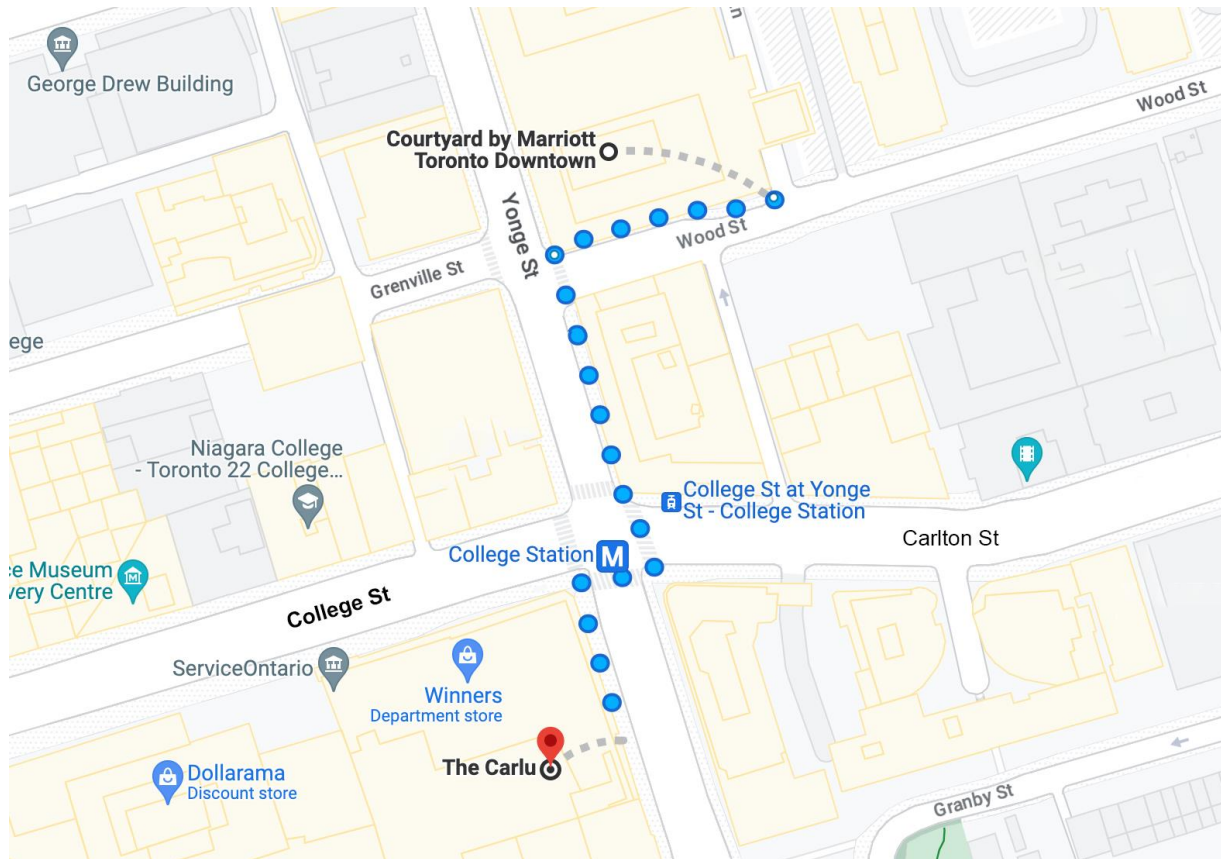

Courtyard by Marriott Downtown Toronto to The Carlu

Walking directions:

To get from the Courtyard by Marriott Downtown Toronto (475 Yonge Street) to The Carlu (444 Yonge Street):

1. Exit the Courtyard by Marriott Downtown Toronto and turn right, heading west on Wood Street towards Yonge Street.
2. Once you reach Yonge Street, turn left and head south for approximately 60 meters. Enter the College Park building located on your right.
3. Take the elevator to the 7th floor to arrive at The Carlu.

The total walking distance is approximately 220 meters and should take about three minutes depending on your pace.

[Customize your route using Google Maps](#)

[View more transportation information from The Carlu](#)

Please note: Yonge Street is under construction with pedestrian access only. There is a second entrance to the venue on College Street west of Yonge Street.