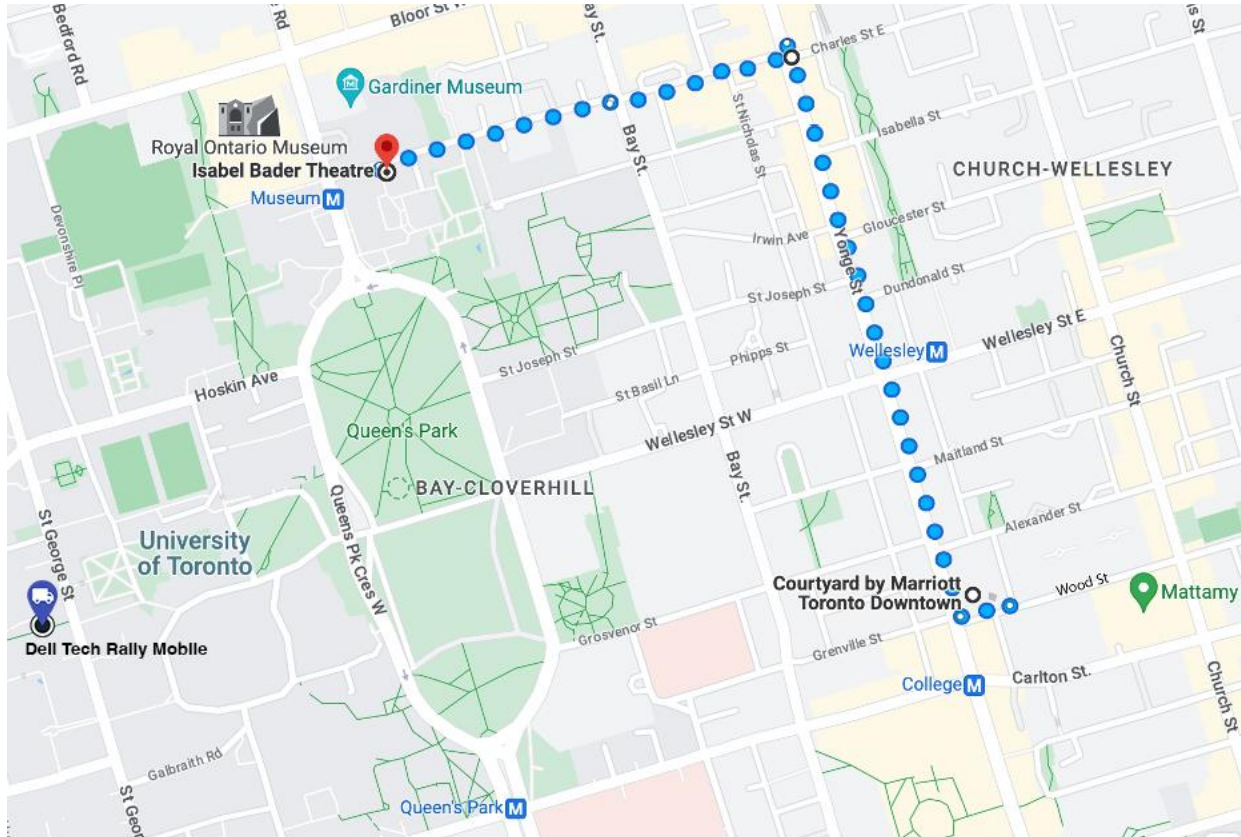

## Courtyard by Marriott Downtown Toronto directions

Welcome to CANHEIT 2023 at the University of Toronto. If you are staying at the Courtyard by Marriott Downtown Toronto, refer to these directions to navigate around campus during the conference.

#### TTC directions:

#### To get from the Courtyard by Marriott Downtown Toronto (475 Yonge Street) to the Isabel Bader Theatre (93 Charles Street West):

1. Exit the Courtyard by Marriott Downtown Toronto and turn right, heading west toward Yonge Street, then continue walking south for approximately 290 meters until you reach College Station.
2. Take the TTC subway southbound towards the Vaughan Metropolitan Centre Station and exit at Museum Station.
3. Exit to Charles Street using the east exit.
4. Walk along Charles Street West for approximately 120 meters. The Isabel Bader Theatre will be located on your right.

### To get from the Courtyard by Marriott Downtown Toronto (475 Yonge Street) to the Isabel Bader Theatre (93 Charles Street West):

1. Exit the Courtyard by Marriott Downtown Toronto and turn right, heading west on Wood Street towards Yonge Street.
2. Once you reach Yonge Street, turn right and head north until you reach Charles Street West.
3. Turn left onto Charles Street West and continue west for approximately 300 meters. The Isabel Bader Theatre will be located on your left.