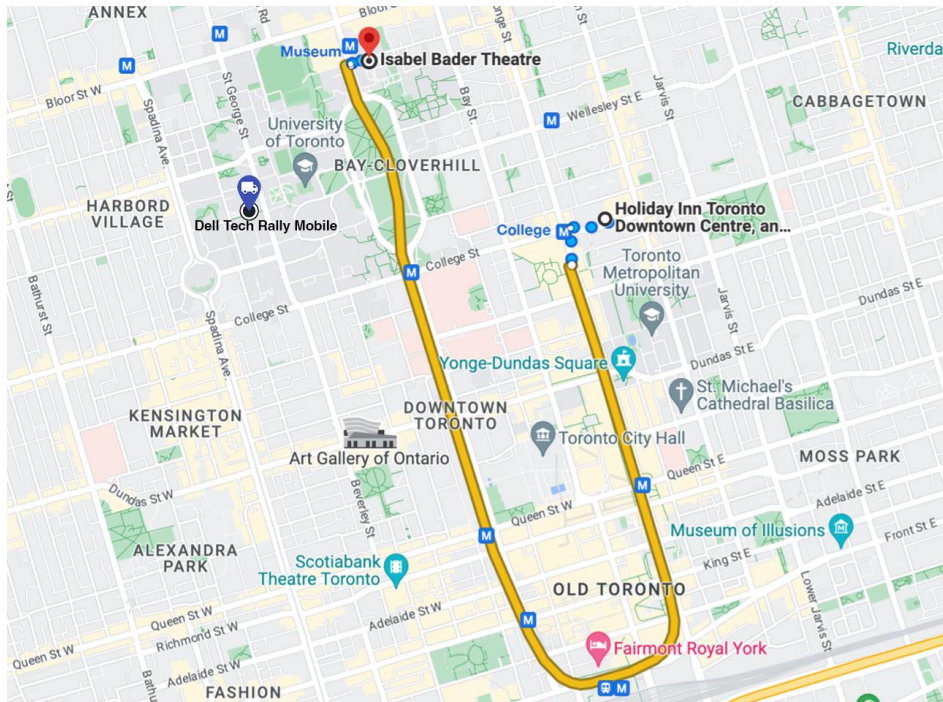

## Holiday Inn Toronto Downtown Centre directions

Welcome to CANHEIT 2023 at the University of Toronto. If you are staying at the Holiday Inn Toronto Downtown Centre, refer to these directions navigate around campus during the conference.

### Holiday Inn Toronto Downtown Centre to the Isabel Bader Theatre

#### To get from the Holiday Inn Toronto Downtown Centre (30 Carlton Street) to the Isabel Bader Theatre (93 Charles Street West):

1. Turn right and walk to the closest TTC subway station, College Station, located approximately 350 meters west of the hotel on Yonge Street.
2. Take the TTC subway Southbound towards the Vaughan Metropolitan Centre Station and exit at Museum Station.
3. Exit to Charles Street using the east exit.
4. Walk along Charles Street West for approximately 120 meters. The Isabel Bader Theatre will be located on your right.

### To get from the Holiday Inn Toronto Downtown Centre (30 Carlton Street) to the Isabel Bader Theatre (93 Charles Street West):

1. Exit the Holiday Inn Toronto Downtown Centre and turn right, heading west on Carlton Street towards Yonge Street.
2. Once you reach Yonge Street, turn right and head north for 900 meters until you reach Charles Street West.
3. Turn left onto Charles Street West and continue west for approximately 1.2 kilometers. The Isabel Bader Theatre will be located on the left.