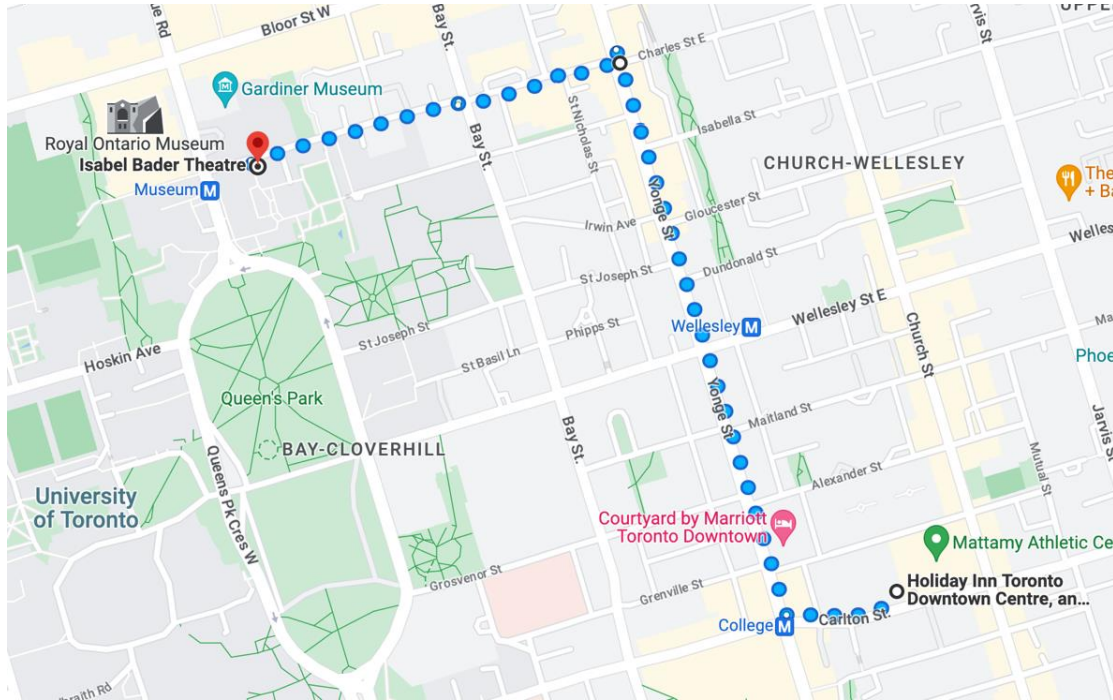

## Holiday Inn Toronto Downtown Centre directions

Welcome to CANHEIT 2023 at the University of Toronto. If you are staying at the Holiday Inn Toronto Downtown Centre, refer to these directions navigate around campus during the conference.

#### TTC directions:

#### To get from the Holiday Inn Toronto Downtown Centre (30 Carlton Street) to the Isabel Bader Theatre (93 Charles Street West):

1. Turn right and walk to the closest TTC subway station, College Station, located approximately 350 meters west of the hotel on Yonge Street.
2. Take the TTC subway Southbound towards the Vaughan Metropolitan Centre Station and exit at Museum Station.
3. Exit to Charles Street using the east exit.
4. Walk along Charles Street West for approximately 120 meters. The Isabel Bader Theatre will be located on your right.

### To get from the Holiday Inn Toronto Downtown Centre (30 Carlton Street) to the Isabel Bader Theatre (93 Charles Street West):

1. Exit the Holiday Inn Toronto Downtown Centre and turn right, heading west on Carlton Street towards Yonge Street.
2. Once you reach Yonge Street, turn right and head north for 900 meters until you reach Charles Street West.
3. Turn left onto Charles Street West and continue west for approximately 1.2 kilometers. The Isabel Bader Theatre will be located on the left.