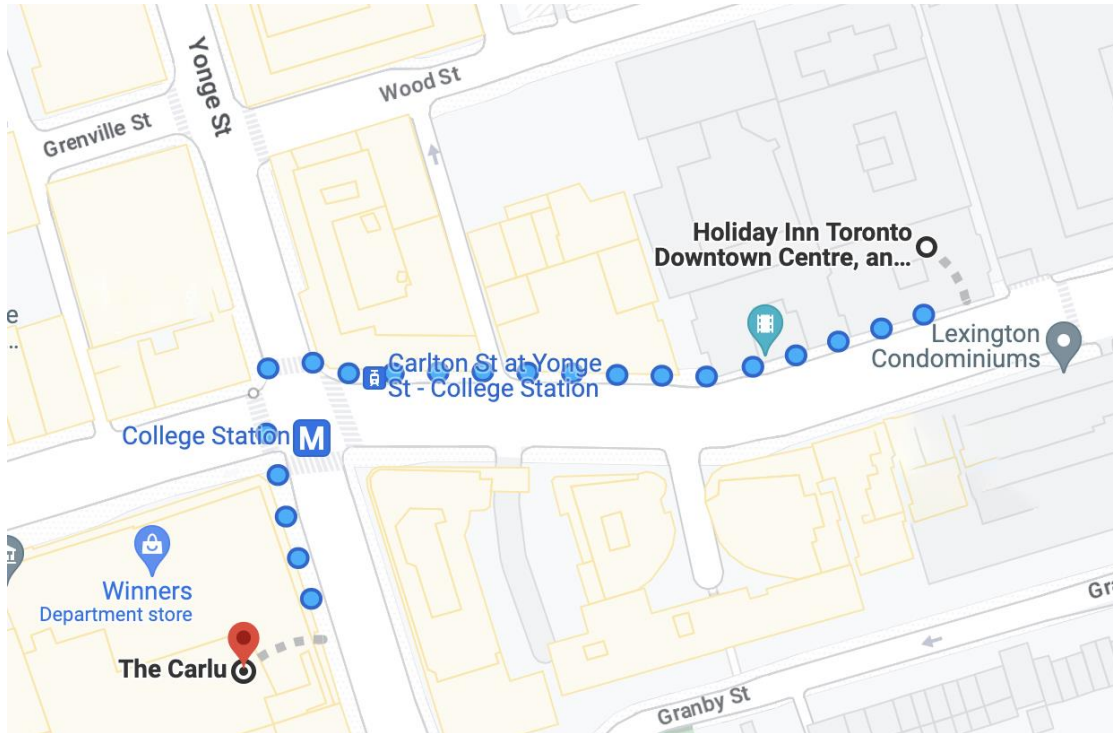

Holiday Inn Toronto Downtown Centre to The Carlu

Walking directions:

To get from the Holiday Inn Toronto Downtown Centre (30 Carlton Street) to The Carlu (444 Yonge Street):

1. Exit the Holiday Inn Toronto Downtown Centre and turn right, heading west on Carlton Street towards Yonge Street.
2. Once you reach Yonge Street, turn left and head south for approximately 60 meters. Enter the College Park building located on your right.
3. Take the elevator to the 7th floor to arrive at The Carlu.

The total walking distance is approximately 240 meters and should take about three minutes depending on your pace.

[Customize your route using Google Maps](#)

[View more transportation information from The Carlu](#)

Please note: Yonge Street is under construction with pedestrian access only. There is a second entrance to the venue on College Street west of Yonge Street.