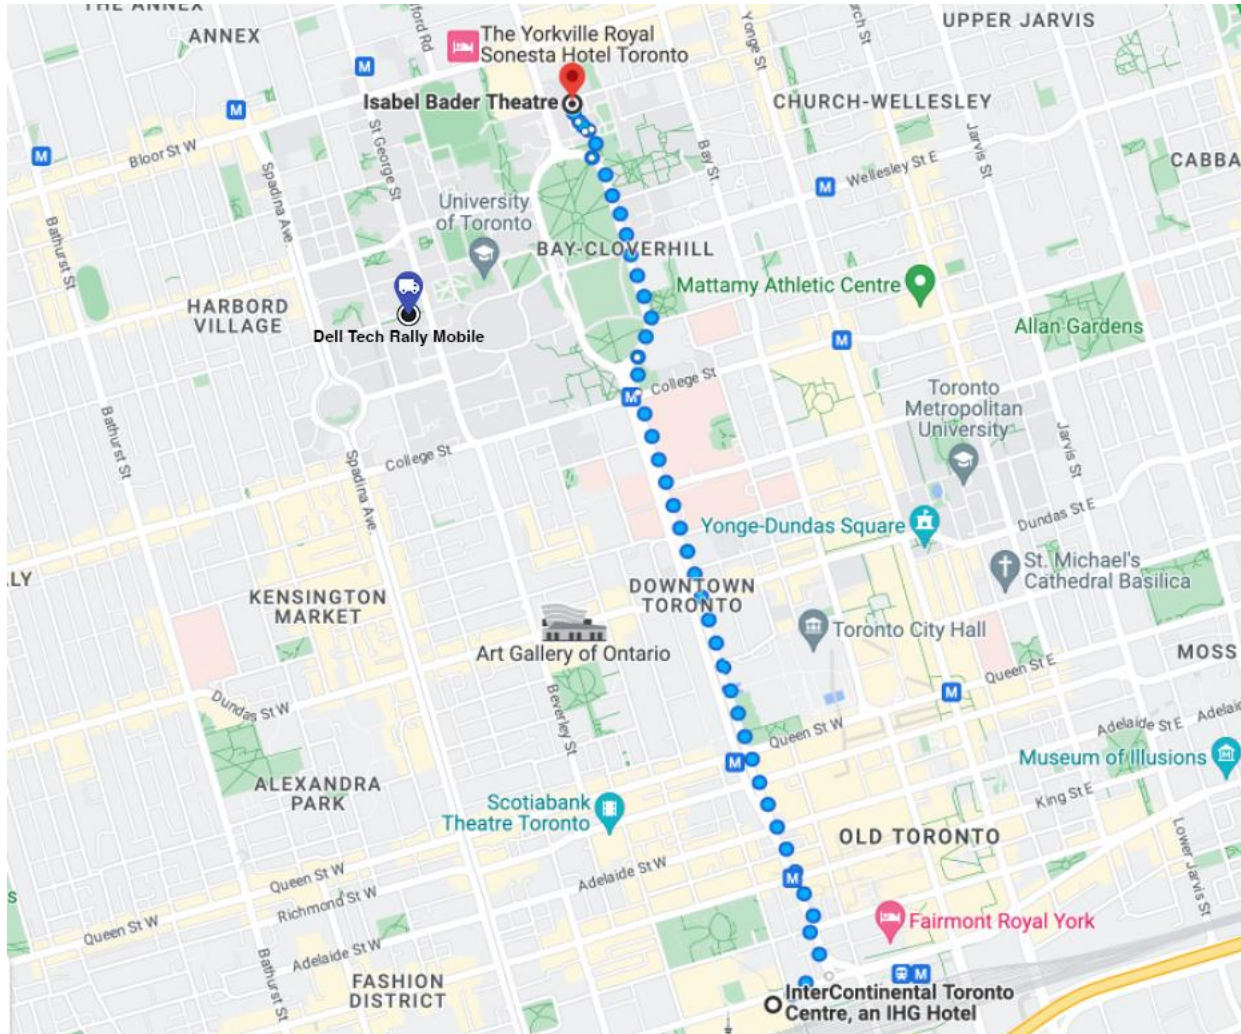

Intercontinental Toronto Centre directions

Welcome to CANHEIT 2023 at the University of Toronto. If you are staying at the Intercontinental Toronto Centre, refer to these directions to navigate around campus during the conference.

From the Intercontinental Toronto Centre to the Isabel Bader Theatre

TTC directions:

To get from the Intercontinental Toronto Centre (225 Front Street West) to the Isabel Bader Theatre (93 Charles Street West):

1. Exit the Intercontinental Toronto Centre and turn right, heading east along Front Street West for approximately 500 meters until you reach Union Station.
2. Take the TTC subway southbound towards the Vaughan Metropolitan Centre Station and exit at Museum Station.
3. Exit to Charles Street using the east exit.
4. Walk along Charles Street West for approximately 120 meters. The Isabel Bader Theatre will be located on your right.

Walking directions:

To get from the Intercontinental Toronto Centre (225 Front Street West) to the Isabel Bader Theatre (93 Charles Street West):

1. Exit the Intercontinental Toronto Centre and turn right, heading east along Front Street West until you reach University Avenue.
2. Turn left at University Avenue, heading north for approximately 1.7 km until you reach College Street at Queens Park.
3. Continue north along Queens Park until you reach Charles Street West.
4. Turn right onto Charles Street West, heading east for approximately 120 meters. The Isabel Bader Theatre will be located on your right.