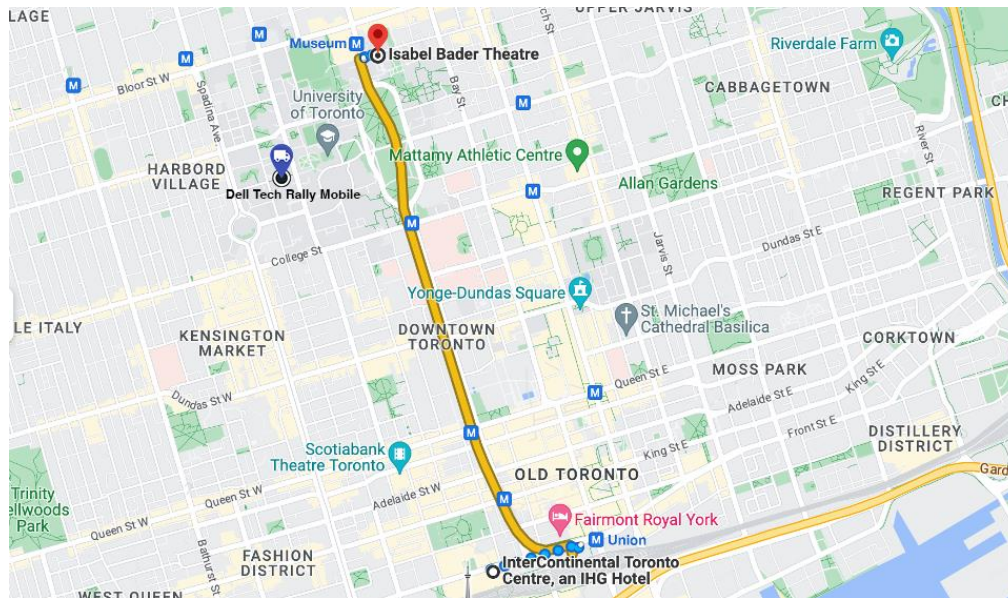

Intercontinental Toronto Centre directions

Welcome to CANHEIT 2023 at the University of Toronto. If you are staying at the Intercontinental Toronto Centre, refer to these directions to navigate around campus during the conference.

From the Intercontinental Toronto Centre to the Isabel Bader Theatre

TTC directions:

To get from the Intercontinental Toronto Centre (225 Front Street West) to the Isabel Bader Theatre (93 Charles Street West):

1. Exit the Intercontinental Toronto Centre and turn right, heading east along Front Street West for approximately 500 meters until you reach Union Station.
2. Take the TTC subway southbound towards the Vaughan Metropolitan Centre Station and exit at Museum Station.
3. Exit to Charles Street using the east exit.
4. Walk along Charles Street West for approximately 120 meters. The Isabel Bader Theatre will be located on your right.

Walking directions:

To get from the Intercontinental Toronto Centre (225 Front Street West) to the Isabel Bader Theatre (93 Charles Street West):

1. Exit the Intercontinental Toronto Centre and turn right, heading east along Front Street West until you reach University Avenue.
2. Turn left at University Avenue, heading north for approximately 1.7 km until you reach College Street at Queens Park.
3. Continue north along Queens Park until you reach Charles Street West.
4. Turn right onto Charles Street West, heading east for approximately 120 meters. The Isabel Bader Theatre will be located on your right.