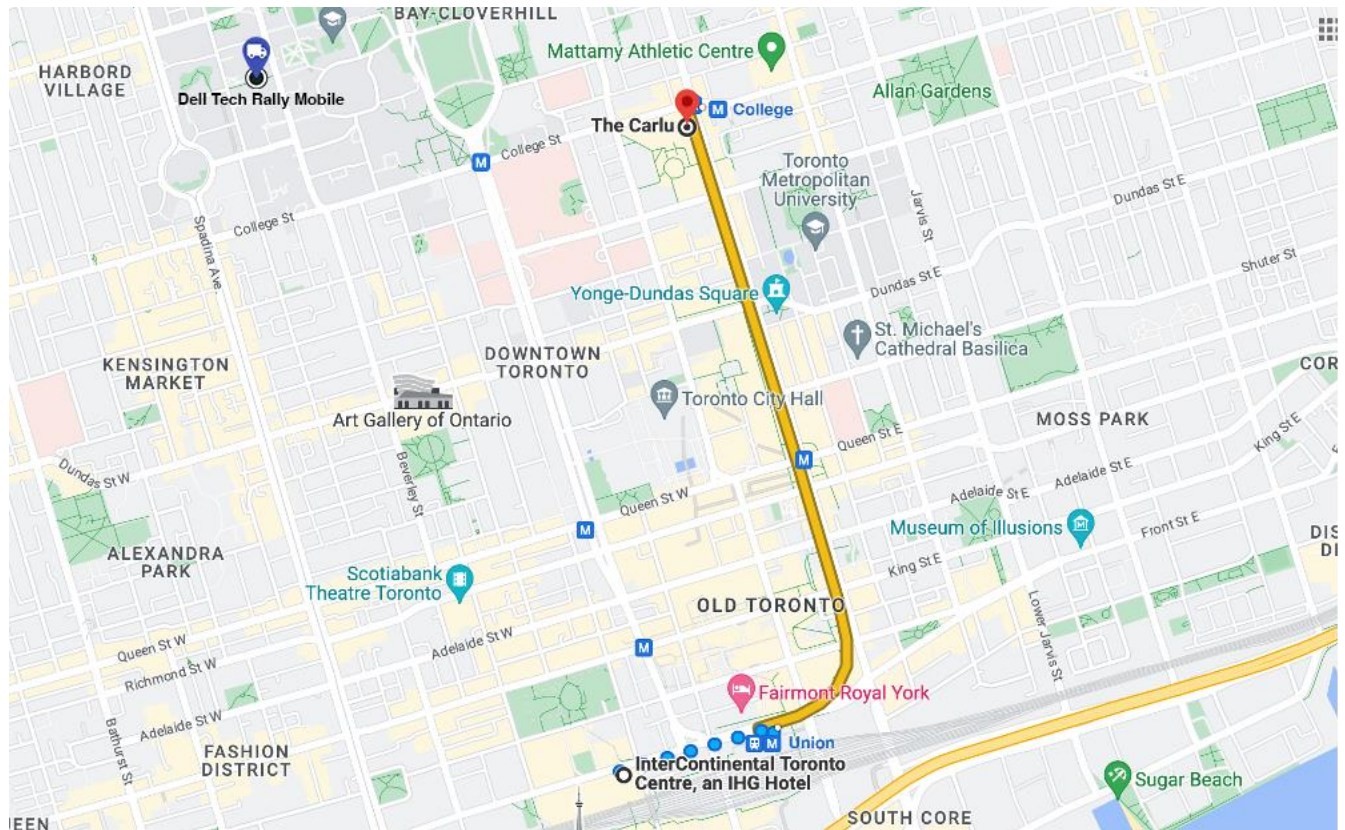

From the Intercontinental Toronto Centre to the Isabel Bader Theatre

TTC directions:

To get from the Intercontinental Toronto Centre (225 Front Street West) to the Isabel Bader Theatre (93 Charles Street West):

1. Exit the Intercontinental Toronto Centre and turn right, heading east along Front Street West for approximately 500 meters until you reach Union Station.
2. Take the TTC subway southbound towards the Vaughan Metropolitan Centre Station and exit at Museum Station.
3. Exit to Charles Street using the east exit.
4. Walk along Charles Street West for approximately 120 meters. The Isabel Bader Theatre will be located on your right.

Walking directions:

To get from the Intercontinental Toronto Centre (225 Front Street West) to the Isabel Bader Theatre (93 Charles Street West):

1. Exit the Intercontinental Toronto Centre and turn right, heading east along Front Street West until you reach University Avenue.
2. Turn left at University Avenue, heading north for approximately 1.7 km until you reach College Street at Queens Park.
3. Continue north along Queens Park until you reach Charles Street West.
4. Turn right onto Charles Street West, heading east for approximately 120 meters. The Isabel Bader Theatre will be located on your right.

From the Intercontinental Toronto to The Carlu

TTC directions:

To get from the Intercontinental Toronto Centre (225 Front Street West) to The Carlu (444 Yonge Street):

1. Exit the Intercontinental Toronto Centre and turn right, heading east along Front Street West for approximately 500 meters until you reach Union Station.
2. Take the TTC subway northbound towards Finch Station and exit at College Station.
3. Exit the station at the College Park exit.
4. Walk up the stairs and enter the College Park building.
5. Take the ground floor elevator located on the east side of the building to the 7th floor to arrive at The Carlu.