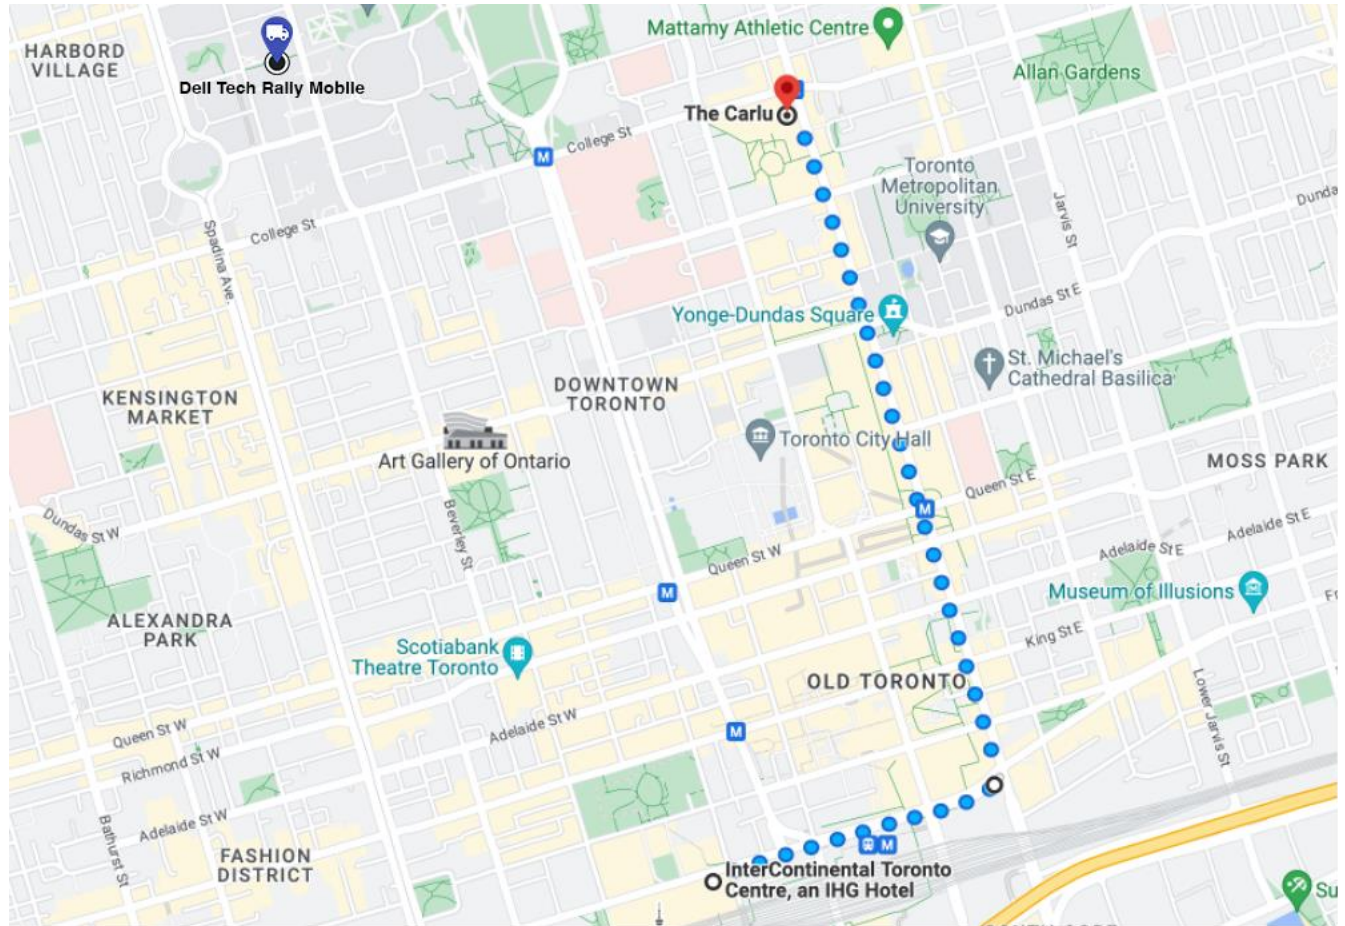

Walking directions:

To get from the Intercontinental Toronto Centre (225 Front Street West) to The Carlu (444 Yonge Street).

1. Exit the Intercontinental Toronto Centre and turn right, heading east for approximately 500 meters along Front Street West until you reach Yonge Street.
2. Turn left on Yonge Street and head north for approximately 1.4 kilometers until you reach College Park. The building will be located on your left.
3. Enter College Park and take the elevator to the 7th floor to arrive at The Carlu.

The total walking distance is approximately 2.4 kilometers and should take about 35-40 minutes depending on your pace.

[Customize your route using Google Maps](#)

[View more transportation information from The Carlu](#)

[View more transportation information from the Intercontinental](#)

Please note: Yonge Street is under construction with pedestrian access only. There is a second entrance to the venue on College Street west of Yonge Street.