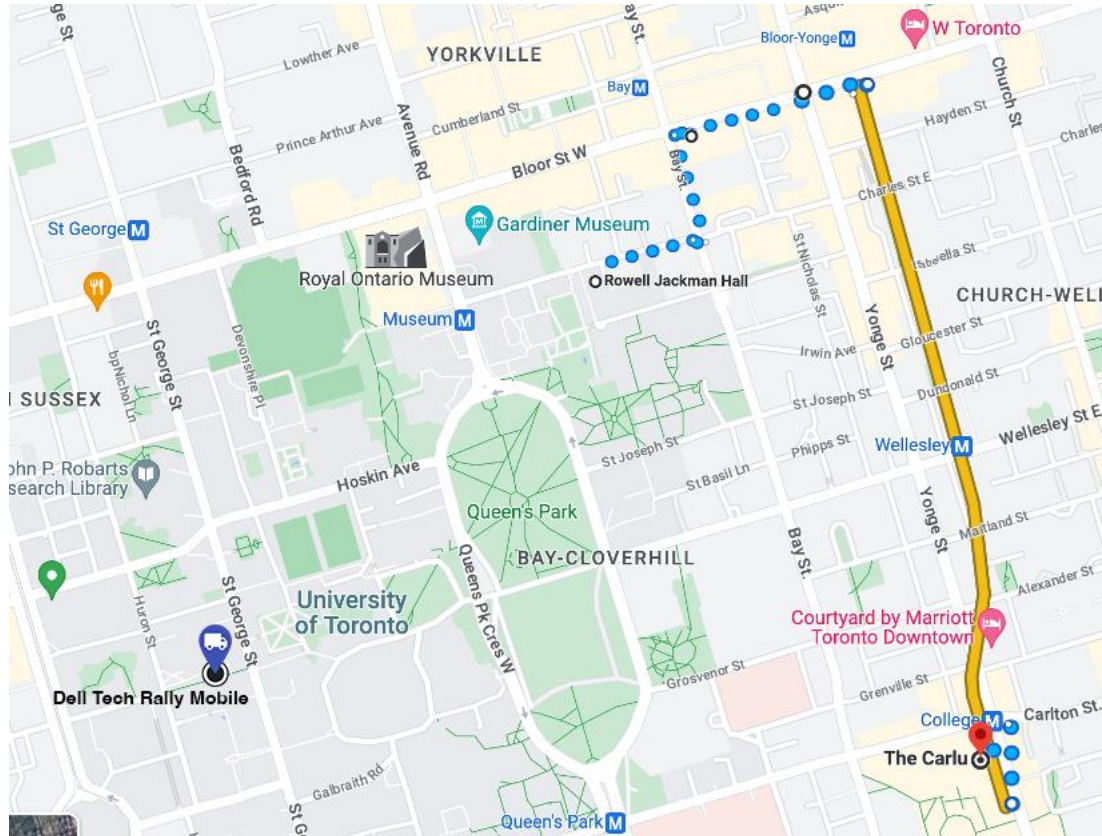

Rowell Jackman Hall directions

Welcome to CANHEIT 2023 at the University of Toronto. If you are staying at Rowell Jackman Hall, refer to these directions to navigate around campus during the conference.

Rowell Jackman Hall to the Isabel Bader Theatre

Walking directions:

To get from Rowell Jackman Hall (85 Charles Street West) to the Isabel Bader Theatre (93 Charles Street West):

1. Exit Rowell Jackman Hall and turn left, heading east for approximately 150 meters along Charles Street West. The Isabel Bader Theatre will be located on your left.

To get from Rowell Jackman Hall (85 Charles Street West) to The Carlu (444 Yonge Street):

1. Exit Rowell Jackman Hall and turn right, heading east for 180 meters along Charles Street West until you reach Bay Street.
2. Turn left and walk along Bay Street for 180 meters until you reach Bloor Street West.
3. Turn right and walk along Bloor Street West for 290 meters until you reach Yonge Street. The Bloor and Yonge TTC subway station will be located on your left.
4. Enter the Bloor and Yonge TTC subway station and head southbound to College Station.
5. Exit College Station using the College Park exit.
6. Walk up the stairs and enter the College Park building.
7. Take the ground floor elevator located on the east side of the building to the 7th floor to arrive at The Carlu.

To get from Rowell Jackman Hall (85 Charles Street West) to The Carlu (444 Yonge Street):

1. Turn right and exit Rowell Jackman Hall, heading east for approximately 190 meters along Charles Street West until you reach Yonge Street.
2. Turn right on Yonge Street and walk south for approximately 900 meters until you reach College Street. The College Park building will be located on your left.
3. Enter College Park and take the elevator to the 7th floor to arrive at The Carlu.