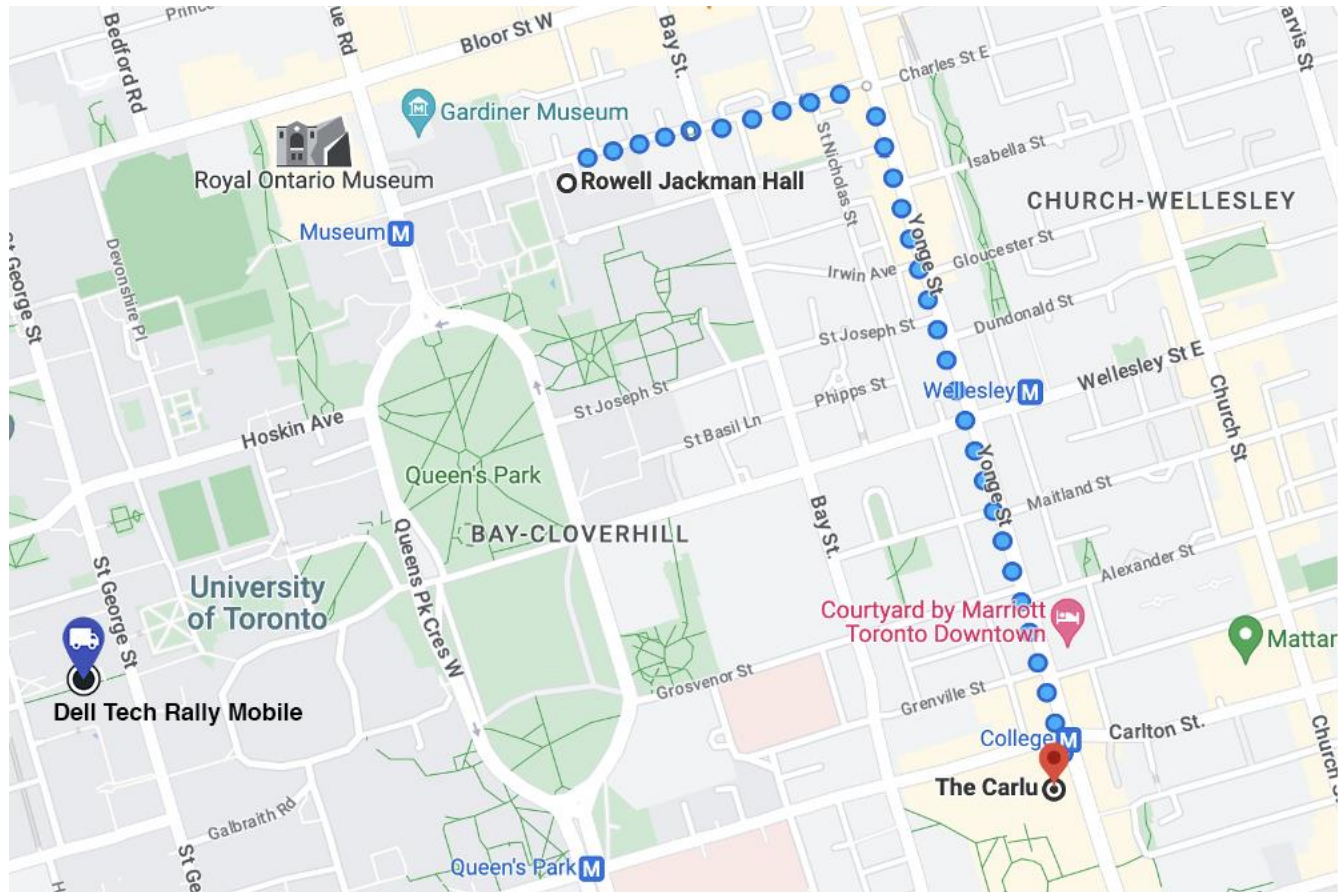

Rowell Jackman Hall directions

Welcome to CANHEIT 2023 at the University of Toronto. If you are staying at Rowell Jackman Hall, refer to these directions to navigate around campus during the conference.

Rowell Jackman Hall to the Isabel Bader Theatre

Walking directions:

To get from Rowell Jackman Hall (85 Charles Street West) to the Isabel Bader Theatre (93 Charles Street West):

1. Exit Rowell Jackman Hall and turn left, heading east for approximately 150 meters along Charles Street West. The Isabel Bader Theatre will be located on your left.

To get from Rowell Jackman Hall (85 Charles Street West) to The Carlu (444 Yonge Street):

1. Exit Rowell Jackman Hall and turn right, heading east for 180 meters along Charles Street West until you reach Bay Street.
2. Turn left and walk along Bay Street for 180 meters until you reach Bloor Street West.
3. Turn right and walk along Bloor Street West for 290 meters until you reach Yonge Street. The Bloor and Yonge TTC subway station will be located on your left.
4. Enter the Bloor and Yonge TTC subway station and head southbound to College Station.
5. Exit College Station using the College Park exit.
6. Walk up the stairs and enter the College Park building.
7. Take the ground floor elevator located on the east side of the building to the 7th floor to arrive at The Carlu.

To get from Rowell Jackman Hall (85 Charles Street West) to The Carlu (444 Yonge Street):

1. Turn right and exit Rowell Jackman Hall, heading east for approximately 190 meters along Charles Street West until you reach Yonge Street.
2. Turn right on Yonge Street and walk south for approximately 900 meters until you reach College Street. The College Park building will be located on your left.
3. Enter College Park and take the elevator to the 7th floor to arrive at The Carlu.