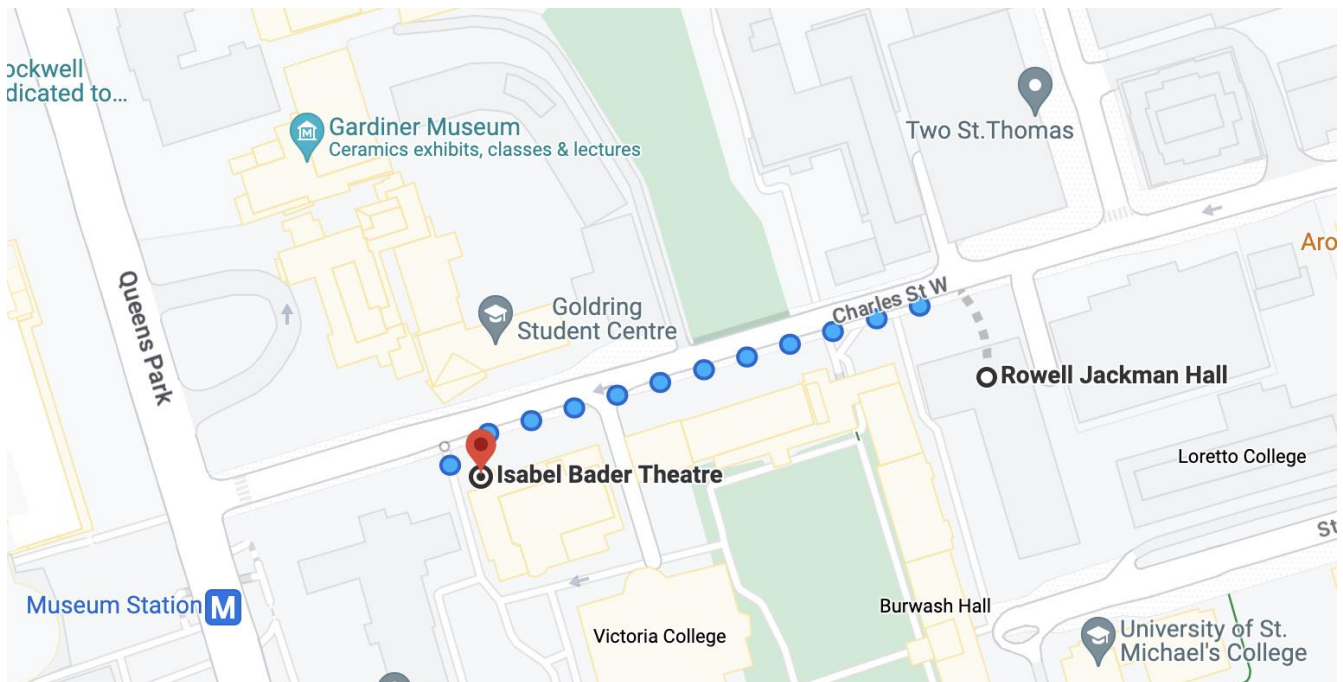

Rowell Jackman Hall directions

Welcome to CANHEIT 2023 at the University of Toronto. If you are staying at Rowell Jackman Hall, refer to these directions to navigate around campus during the conference.

Rowell Jackman Hall to the Isabel Bader Theatre

Walking directions:

To get from Rowell Jackman Hall (85 Charles Street West) to the Isabel Bader Theatre (93 Charles Street West):

1. Exit Rowell Jackman Hall and turn left, heading east for approximately 150 meters along Charles Street West. The Isabel Bader Theatre will be located on your left.

To get from Rowell Jackman Hall (85 Charles Street West) to The Carlu (444 Yonge Street):

1. Exit Rowell Jackman Hall and turn right, heading east for 180 meters along Charles Street West until you reach Bay Street.
2. Turn left and walk along Bay Street for 180 meters until you reach Bloor Street West.
3. Turn right and walk along Bloor Street West for 290 meters until you reach Yonge Street. The Bloor and Yonge TTC subway station will be located on your left.
4. Enter the Bloor and Yonge TTC subway station and head southbound to College Station.
5. Exit College Station using the College Park exit.
6. Walk up the stairs and enter the College Park building.
7. Take the ground floor elevator located on the east side of the building to the 7th floor to arrive at The Carlu.

To get from Rowell Jackman Hall (85 Charles Street West) to The Carlu (444 Yonge Street):

1. Turn right and exit Rowell Jackman Hall, heading east for approximately 190 meters along Charles Street West until you reach Yonge Street.
2. Turn right on Yonge Street and walk south for approximately 900 meters until you reach College Street. The College Park building will be located on your left.
3. Enter College Park and take the elevator to the 7th floor to arrive at The Carlu.